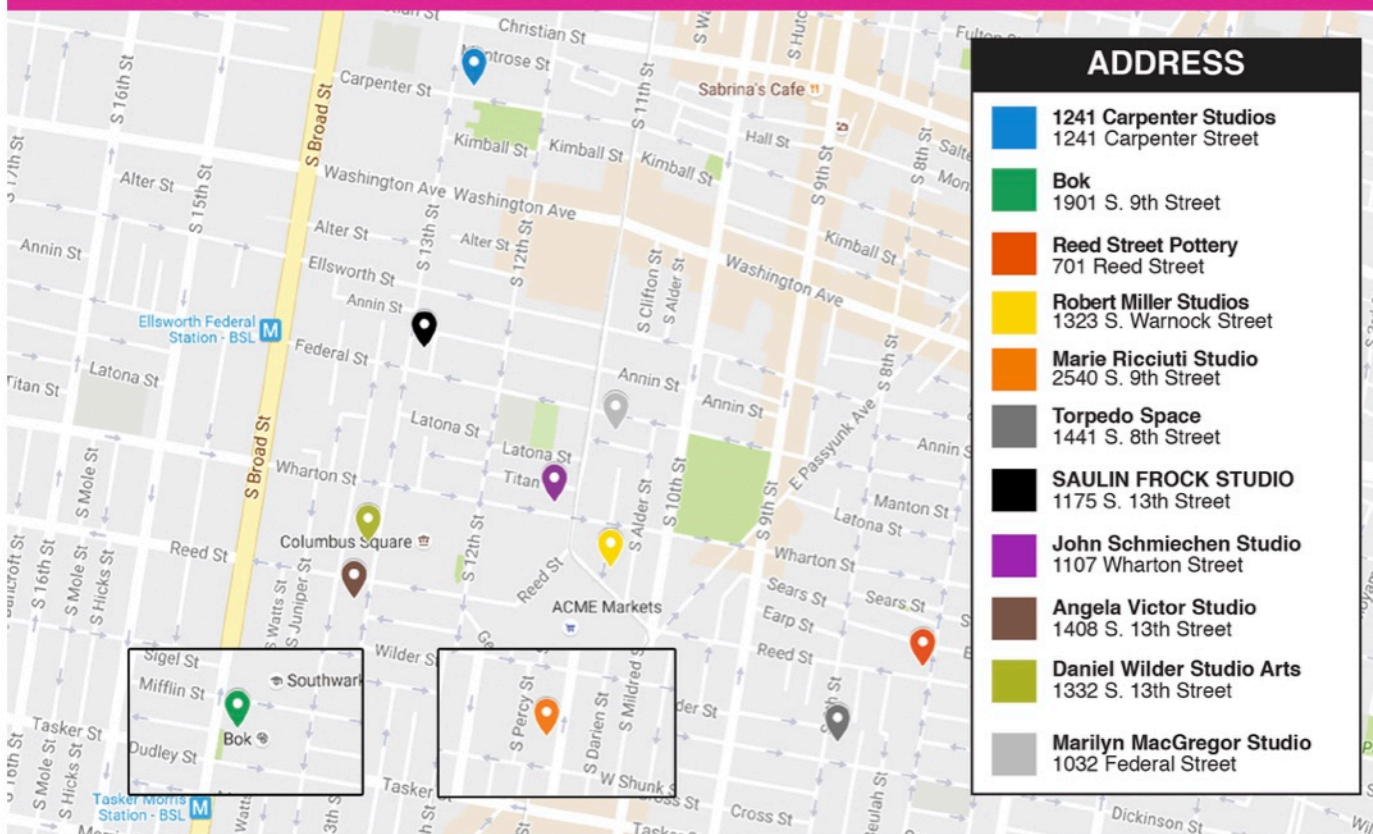

## South Philadelphia, Pennsport + East Passyunk

**ZOE COHEN**

*Studio 114*  
research-driven works on paper and installations  
zoeart@gmail.com  
www.zoecohen.com

**DEBRA DEVOR**

*Studio 206*  
Abstract painting inspired by landscapes  
(215) 620-3801  
debldevor@aol.com